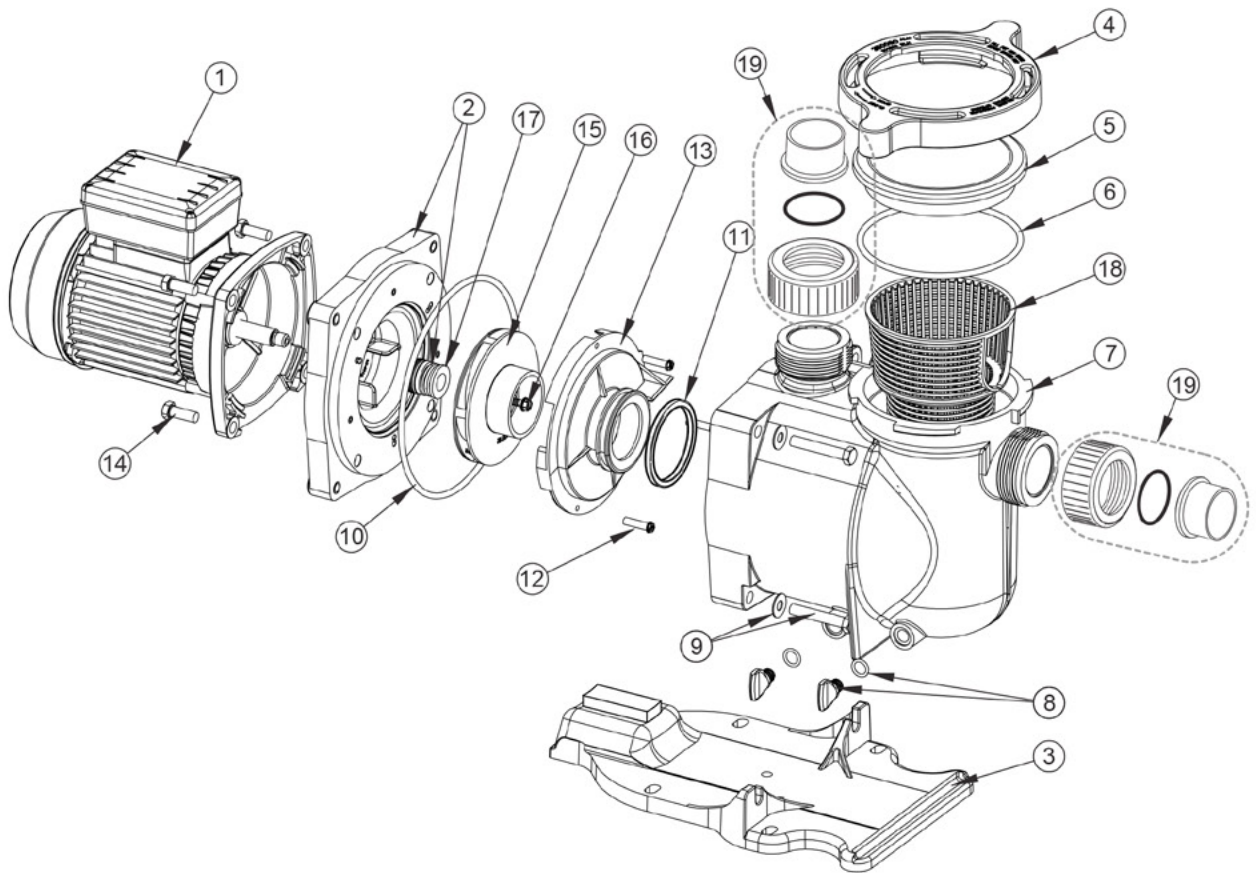

SUPERMAX™

Replacement Parts

No.	Part No.	Description	Part No. Includes*
1**	RA-SC1	Motor - Mono Phase 0,37kW	1
	RA-SD1	Motor - Mono Phase 0,55kW	1
	RA-SD3	Motor - Tri Phase 0,55kW	1
	RA-SE1	Motor - Mono Phase 0,75kW	1
	RA-SE3E2	Motor - Tri Phase 0,75kW	1
	RA-SF1	Motor - Mono Phase 1,10kW	1
	RA-SF3E2	Motor - Tri Phase 1,10kW	1
	RA-SG1	Motor - Mono Phase 1,50kW	1
	RA-SG3E2	Motor - Tri Phase 1,50kW	1
	RA-SH1	Motor - Mono Phase 2,20kW	1
	RA-SH3E2	Motor - Tri Phase 2,20kW	1
2	R355612SS	Seal plate incl Mechanical Seal	1
3	R351094	Pump base	1
4	R351090	Locking ring	1
5	R350091	Lid	1
6	R357255	O-ring for Lid	1
7	R357297	Housing BSP - Black	1
8	R357161	Drain Plug & O-ring	2
9	R355621	Bolt & Washer	4
10	R355619	O-ring	1
11	R154492	Seal	2
12	R355334	Screw	3
13	R355618	Diffuser 0,37kW - 1,10kW	1
	R355360	Diffuser 1,50kW - 2,20kW	1
14	R354290	Bolt	4
15	R355174M	Impeller 0,37kW	1
	R355174	Impeller 0,55kW	1
	R355074	Impeller 0,75kW	1
	R355086	Impeller 1,10kW	1
	R355614M	Impeller 1,50kW	1
	R355168M	Impeller 2,20kW	1
16	R355389	Impeller lock screw	1
17	R353253	Mechanical seal	1
18	R355667	Basket	1
19	R170450	Union Kit 50mm	2
	170451	Union Kit 1-1/2"	2
	P-SFL-OSET	Seal set (Partn° 6, 10, 11, 17)	

* PART NUMBER INCLUDES REQUIRED QUANTITY PER PRODUCT

** SEE MOTOR SHEET FOR MOTOR SPARE PARTS

SUPERMAX™