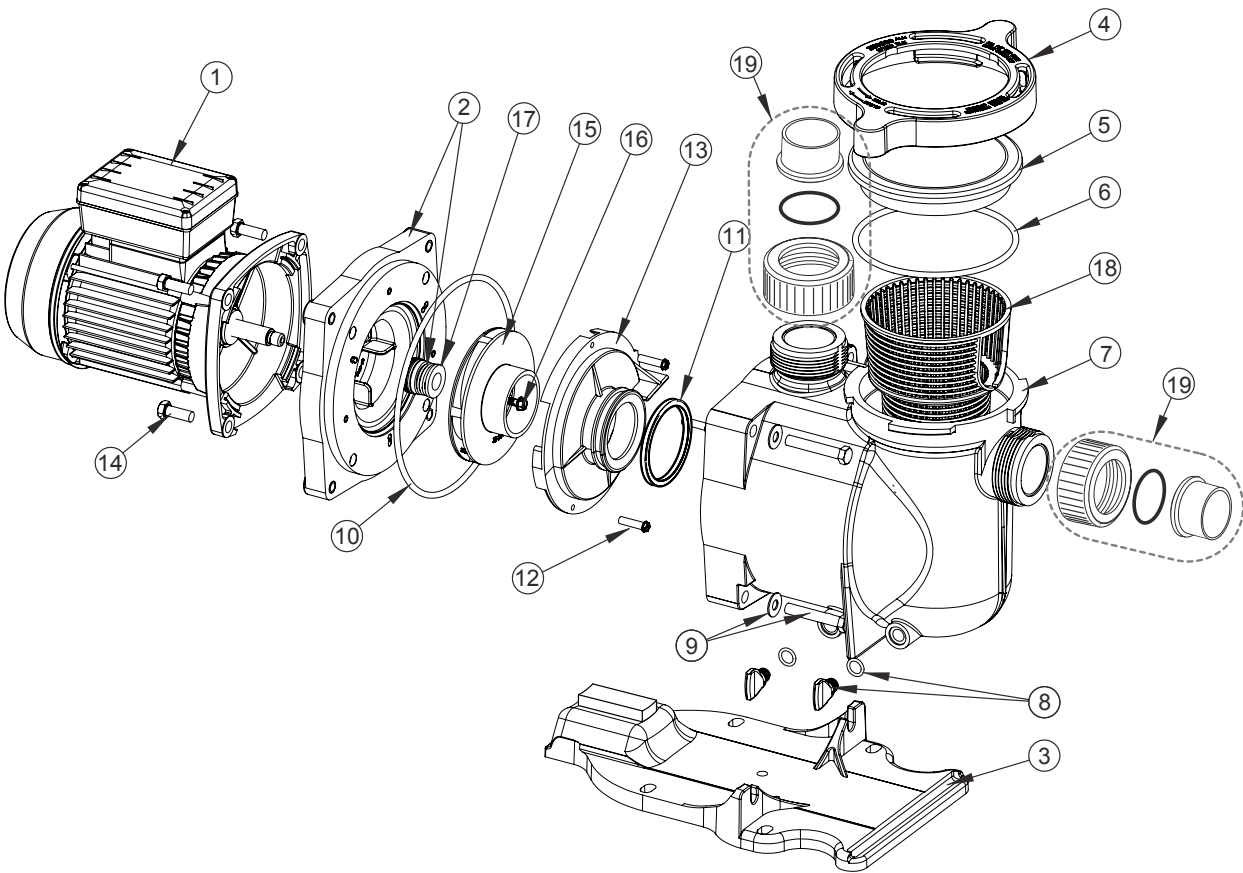

SUPERMAX™ - S5P1R SERIES

SUPERMAX™ - S5P1R

Replacement Parts

No.	Part No.	Description	Part No. Includes*
1**	RA-SC1	Motor - Mono Phase 0,37kW	1
	RA-SD1	Motor - Mono Phase 0,55kW	1
	RA-SD3	Motor - Tri Phase 0,55kW	1
	RA-SE1	Motor - Mono Phase 0,75kW	1
	RA-SE3E2	Motor - Tri Phase 0,75kW	1
	RA-SF1	Motor - Mono Phase 1,10kW	1
	RA-SF3E2	Motor - Tri Phase 1,10kW	1
	RA-SG1	Motor - Mono Phase 1,50kW	1
	RA-SG3E2	Motor - Tri Phase 1,50kW	1
	RA-SH1	Motor - Mono Phase 2,20kW	1
	RA-SH3E2	Motor - Tri Phase 2,20kW	1
2	R355612SS	Seal plate incl Mechanical Seal	1
3	R351094	Pump base	1
4	R351090	Locking ring	1
5	R350091	Lid	1
6	R357255	O-ring for Lid	1
7	R357297	Housing BSP - Black	1
8	R357161	Drain Plug & O-ring	2
9	R355621	Bolt & Washer	4
10	R355619	O-ring	1
11	R154492	Seal	2
12	R355334	Screw	3
13	R355618	Diffuser 0,37kW - 1,10kW	1
	R355360	Diffuser 1,50kW - 2,20kW	1
14	R354290	Bolt	4
15	R355174M	Impeller 0,37kW	1
	R355174	Impeller 0,55kW	1
	R355074	Impeller 0,75kW	1
	R355086	Impeller 1,10kW	1
	R355614M	Impeller 1,50kW	1
	R355168M	Impeller 2,20kW	1
16	R355389	Impeller lock screw	1
17	R353253	Mechanical seal	1
18	R355667	Basket	1
19	R170450	Union Kit 50mm	2
	170451	Union Kit 1-1/2"	2
	P-SFL-OSET	Seal set (Partn° 6, 10, 11, 17)	

* PART NUMBER INCLUDES REQUIRED QUANTITY PER PRODUCT

** SEE MOTOR SHEET FOR MOTOR SPARE PARTS